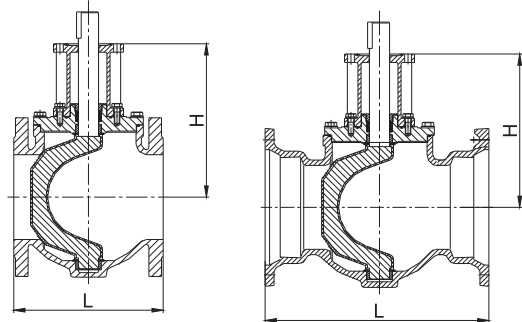

- Other material types are available upon request.

Options

- Sizes 12" and smaller are available with 300 psi.
- With Ductile Iron Gearbox Shelf.

FIG.1105 Main Dimensions (mm/inch)

Size	2"	2.5"	3"	4"	5"
L	178/7.0	190.5/7.5	203.2/8.0	229/9.0	254/10.0
H	166/6.5	172/6.8	182/7.2	200/7.9	219/8.6

Size	6"	8"	10"	12"	14"
L	267/10.5	292/11.5	330/13.0	356/14.0	432/17.0
H	274/10.8	332/13.1	433/17.4	471/18.5	536/21.1

Size	16"	18"	20"	24"	-
L	451/17.8	546/21.5	597/23.5	1067/42.0	-
H	578/22.8	609/24.0	719/28.3	727/28.6	-

FIG.1605 Main Dimensions (mm/inch)

Size	3"	4"	6"	8"	10"	12"	14"	16"	18"	20"	24"
L	292/11.5	362/14.3	400/15.7	441.5/17.4	492/19.4	527/20.7	622/24.5	692/27.2	743/29.3	787/31.0	1067/42.0
H	182/7.2	200/7.9	274/10.8	332/13.1	433/17.4	471/18.5	536/21.1	578/22.8	609/24.0	719/28.3	727/28.6

Schematic

FIG. 1105, FLxFL Size 2" to 12"
FIG. 1605, MJxMJ Size 3" to 12"

FIG. 1105, FLxFL Size 14" to 24"
FIG. 1605, MJxMJ Size 14" to 24"