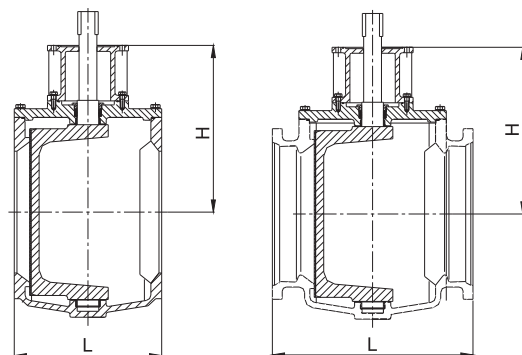

- Other material types are available upon request.

Options

- Sizes 12" and smaller are available with 300 psi.
- With Ductile Iron Gearbox Shelf.

FIG.1105 Main Dimensions (mm/inch)

Size	2"	2.5"	3"	4"	5"
L	178/7.0	190.5/7.5	203.2/8.0	229/9.0	254/10.0
H	166/6.5	172/6.8	182/7.2	200/7.9	219/8.6

Size	6"	8"	10"	12"	14"
L	267/10.5	292/11.5	330/13.0	356/14.0	432/17.0
H	274/10.8	332/13.1	433/17.4	471/18.5	536/21.1

Size	16"	18"	20"	24"	-
L	451/17.8	546/21.5	597/23.5	1067/42.0	-
H	578/22.8	609/24.0	719/28.3	727/28.6	-

FIG.1605 Main Dimensions (mm/inch)

Size	3"	4"	6"	8"	10"	12"	14"	16"	18"	20"	24"
L	292/11.5	362/14.3	400/15.7	441.5/17.4	492/19.4	527/20.7	622/24.5	692/27.2	743/29.3	787/31.0	1067/42.0
H	182/7.2	200/7.9	274/10.8	332/13.1	433/17.4	471/18.5	536/21.1	578/22.8	609/24.0	719/28.3	727/28.6

Schematic

FIG. 1105, FLxFL Size 2" to 12"
FIG. 1605, MJxMJ Size 3" to 12"

FIG. 1105, FLxFL Size 14" to 24"
FIG. 1605, MJxMJ Size 14" to 24"